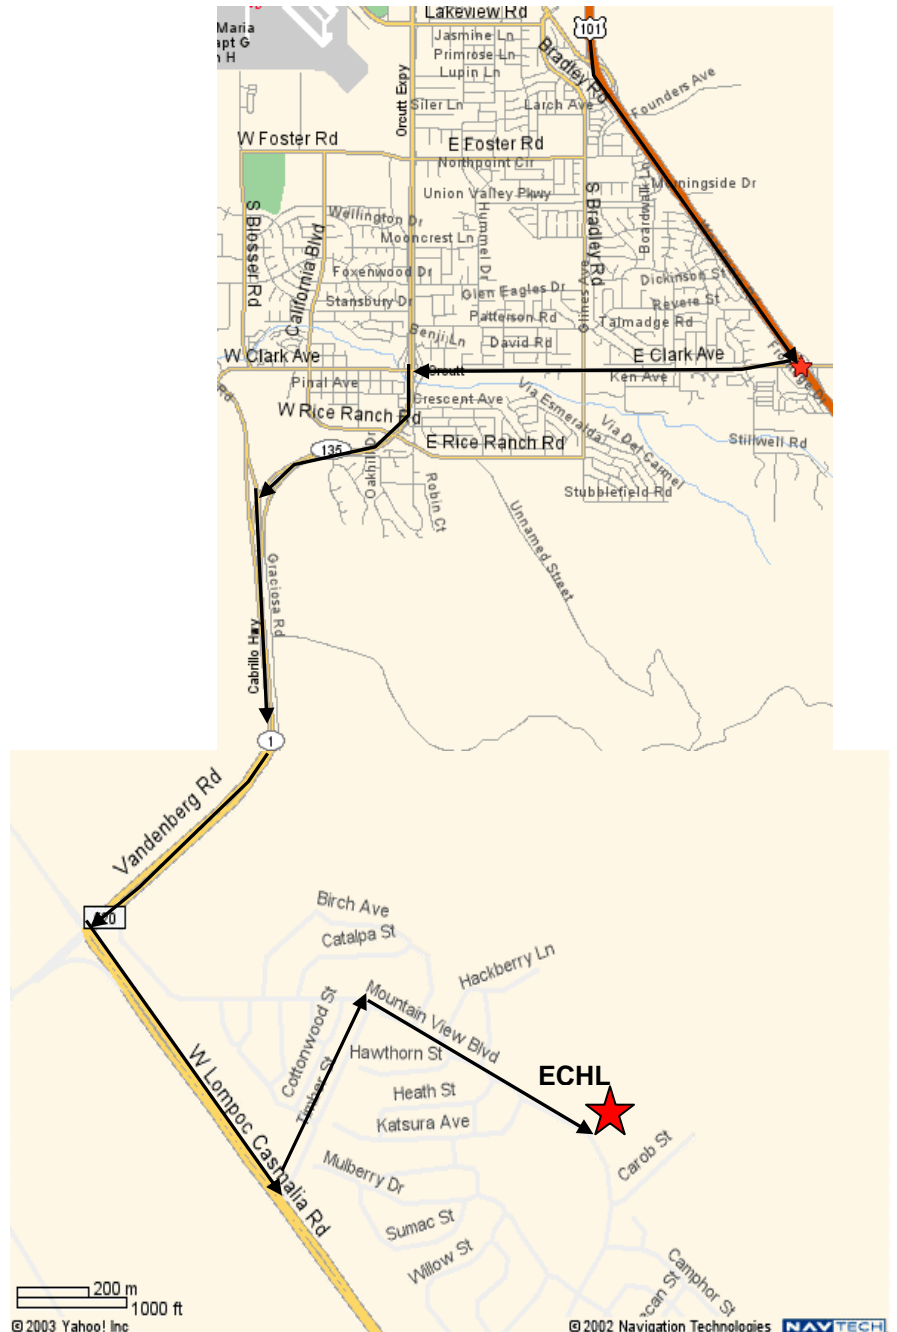

Directions to the Endeavour Center

990 Mountain View Blvd. Vandenberg AFB, CA 93437

Phone: (805) 734-1747

Directions from the North

- | | Miles |
|---|-------|
| 1. Take US-101 SOUTH | |
| 2. Take the CLARK AVE exit towards ORCUTT | 0.2 |
| 3. Turn Right on E CLARK AVE | 2.3 |
| 4. Turn Left towards CA-135 SOUTH | 0.2 |
| 5. Continue on ORCUTT EXPY | 1.4 |
| 6. Continue on CA-1 SOUTH/CA-135 SOUTH | 3.3 |
| 7. Continue on CA-1 SOUTH towards LOMPOC/VANDENBERG AFB | 0.2 |
| 8. Continue on CA-1 SOUTH/CR-520 SOUTH | 7.3 |
| 9. Turn Left on TIMBER LANE | 0.4 |
| 10. Turn Right on MOUNTAIN VIEW BLVD. | 0.5 |

Directions to the Endeavour Center

990 Mountain View Blvd. Vandenberg AFB, CA 93437

Phone: (805) 734-1747

Directions from the South

Miles

- | | | |
|----|---|------|
| 1. | Take US-101 NORTH | 53.6 |
| 2. | Take the CA-246 exit towards LOMPOC/SOLVANG | 0.2 |
| 3. | Turn Left on CA-246 WEST | 13.7 |
| 4. | Make a Hard Right Turn on PURISIMA RD | 2.9 |
| 5. | Continue on W LOMPOC CASMALIA RD | 5.5 |
| 6. | Turn Right on TIMBER LANE (Stop Light) | 0.7 |
| 7. | Turn Right on MOUNTAIN VIEW BLVD. | 0.5 |